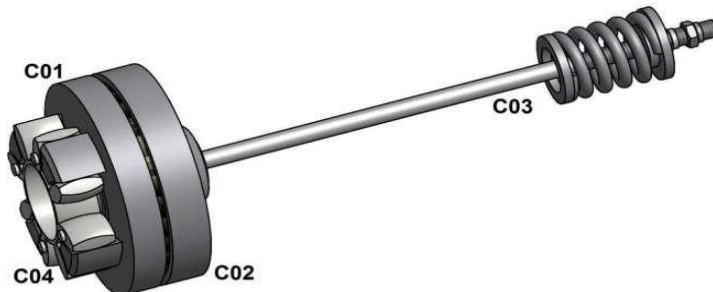

REMA SR 05./..

Part number	Discription	Rema article number
A01	REMA SR 05./.. HOUSING	
A02	REMA SR 05./.. GEAR COVER COMPLETE	
A0201	REMA SR 05./.. GASKET SET	4512173
A0002	REMA SR 05./.. DOWN PRESSURE PART 5.2 MM	4512131
A03	REMA SR 05./.. CHAIN GUIDE 5.2 MM COMPLETE EXCL. LIMIT SWITCH	4512135
A03	REMA SR 05./.. CHAIN GUIDE 5.2 MM COMPLETE INCL. LIMIT SWITCH	4512136
A06	REMA SR 05./.. BOLT SET (Ø14 mm x 75mm x 62 mm)	4512906
A07 + A0701	REMA SR 05./.. COVER ELECTRIC CONTROL COMPLETE	4512130
A08 + A0801	REMA SR 05./.. COVER GEARSIDE COMPLETE	4512137

Part number	Discription	Rema article number
	REMA SR 05./.. BRAKE COMPLETE	4512207
	REMA SR 051/50 051/52 BRAKE COMPLETE	4512205
	REMA SR 050/01 050/02 BRAKE COMPLETE	4512205

Part number	Discription	Rema article number
C01	REMA SR 05./.. CLUTCH DRIVE DISC COMPLETE	4512307
C02	REMA SR 05./.. CLUTCH DISC COMPLETE	4512313
C03	REMA SR 05./.. ACCESSORY FOR CLUTCH	4512309
C04	REMA SR 05./.. GEAR RIM	4512229

P01

P0101

P0102

Part number	Discription	Rema article number
P01	REMA SR 05../.. LOAD HOOK SINGLE FALL 5,2x15 500 KG	0808103
P0101	REMA SR 05../.. RUBBER BUFFER SINGLE FALL LOAD HOOK 4 MM+5MM	4512938
P0102	REMA SR 05../.. SAFETY LATCH	4512897

O01

O0103

O0104

Part number	Discription	Rema article number
O01	REMA SR 05../.. LOAD HOOK DOUBLE FALL 5,2MM 1000KG	0809103
O0103	REMA SR 05../.. RUBBER BUFFER DOUBLE FALL LOAD HOOK 4 MM+5 MM	4512934
O0104	REMA SR 05../.. SAFETY LATCH	4512901