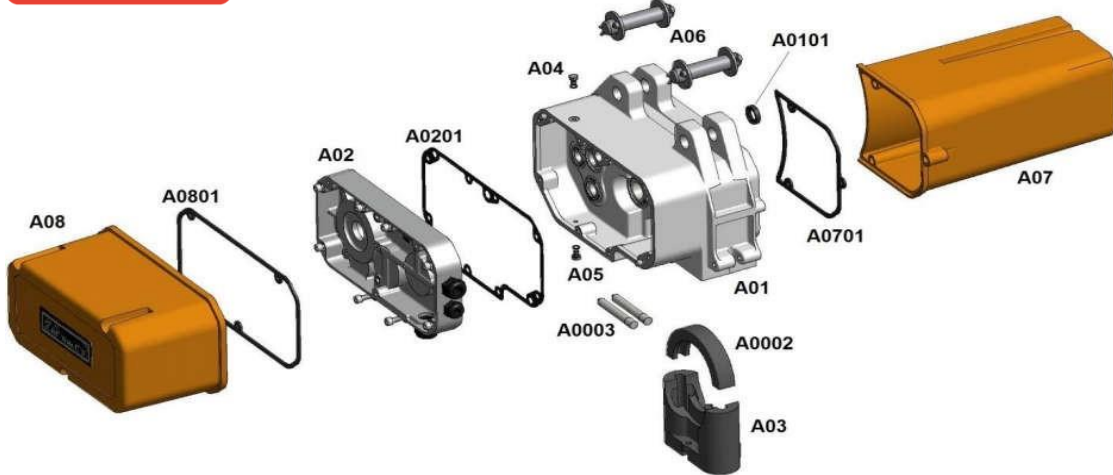

REMA SR 05./..

Part number	Discription	Rema article number
A01	REMA SR 05./.. HOUSING	
A02	REMA SR 05./.. GEAR COVER COMPLETE	
A0201	REMA SR 05./.. GASKET SET	4512173
A0002	REMA SR 05./.. DOWN PRESSURE PART 5.2 MM	4512131
A03	REMA SR 05./.. CHAIN GUIDE 5.2 MM COMPLETE EXCL. LIMIT SWITCH	4512135
A03	REMA SR 05./.. CHAIN GUIDE 5.2 MM COMPLETE INCL. LIMIT SWITCH	4512136
A06	REMA SR 05./.. BOLT SET (Ø14 mm x 75mm x 62 mm)	4512906
A07 + A0701	REMA SR 05./.. COVER ELECTRIC CONTROL COMPLETE	4512130
A08 + A0801	REMA SR 05./.. COVER GEARSIDE COMPLETE	4512137

Part number	Discription	Rema article number
	REMA SR 05./.. BRAKE COMPLETE	4512207
	REMA SR 051/50 051/52 BRAKE COMPLETE	4512205
	REMA SR 050/01 050/02 BRAKE COMPLETE	4512205

Part number	Discription	Rema article number
C01	REMA SR 05./.. CLUTCH DRIVE DISC COMPLETE	4512307
C02	REMA SR 05./.. CLUTCH DISC COMPLETE	4512313
C03	REMA SR 05./.. ACCESSORY FOR CLUTCH	4512309
C04	REMA SR 05./.. GEAR RIM	4512229

P01

P0101

P0102

Part number	Discription	Rema article number
P01	REMA SR 05../.. LOAD HOOK SINGLE FALL 5,2x15 500 KG	0808103
P0101	REMA SR 05../.. RUBBER BUFFER SINGLE FALL LOAD HOOK 4 MM+5MM	4512938
P0102	REMA SR 05../.. SAFETY LATCH	4512897

O01

O0103

O0104

Part number	Discription	Rema article number
O01	REMA SR 05../.. LOAD HOOK DOUBLE FALL 5,2MM 1000KG	0809103
O0103	REMA SR 05../.. RUBBER BUFFER DOUBLE FALL LOAD HOOK 4 MM+5 MM	4512934
O0104	REMA SR 05../.. SAFETY LATCH	4512901