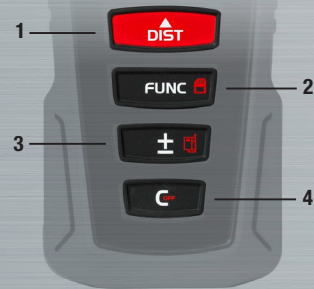

R373279

9

11

10

12

**QUICK START**  
METRON 60 BT

- 1 ON | Measure button | Continuous measurement
- 2 Function button | Memory
- 3 Addition, subtraction | Reference point
- 4 OFF | Stop measurement | Clear | Back | Exit the mode

## Start

1

3

5

7

2

4

6