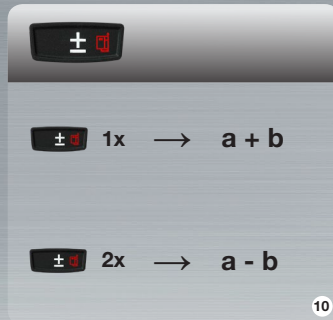

R373279

9

11

10

12

**QUICK START**  
METRON 60 BT

- 1 ON | Measure button | Continuous measurement
- 2 Function button | Memory
- 3 Addition, subtraction | Reference point
- 4 OFF | Stop measurement | Clear | Back | Exit the mode