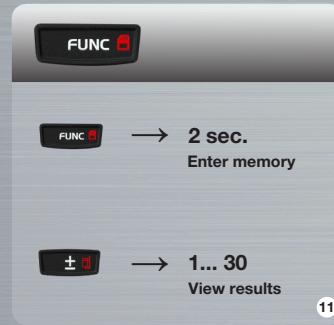

**SOLA-Messwerkzeuge GmbH**

Unteres Tobel 25, 6840 Götztis, Austria  
Tel: +43 (0)5523 53380-0  
sola@sola.at, www.sola.at

Please find the operating instructions on  
[www.sola.at](http://www.sola.at)

Download free **SOLA Measures app** to  
connect the METRON 60 BT to your  
smartphone or mobile device via Bluetooth.

R373279

9

11

10

12

**QUICK START**  
METRON 60 BT

- 1 ON | Measure button | Continuous measurement
- 2 Function button | Memory
- 3 Addition, subtraction | Reference point
- 4 OFF | Stop measurement | Clear | Back | Exit the mode