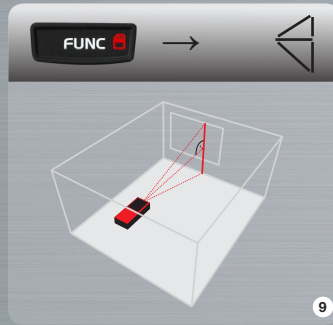

**SOLA-Messwerkzeuge GmbH**

Unteres Tobel 25, 6840 Götztis, Austria  
Tel: +43 (0)5523 53380-0  
sola@sola.at, www.sola.at

Please find the operating instructions on  
[www.sola.at](http://www.sola.at)

Download free **SOLA Measures app** to  
connect the METRON 60 BT to your  
smartphone or mobile device via Bluetooth.

R373279

9

11

10

12

**QUICK START**  
METRON 60 BT

- 1 ON | Measure button | Continuous measurement
- 2 Function button | Memory
- 3 Addition, subtraction | Reference point
- 4 OFF | Stop measurement | Clear | Back | Exit the mode