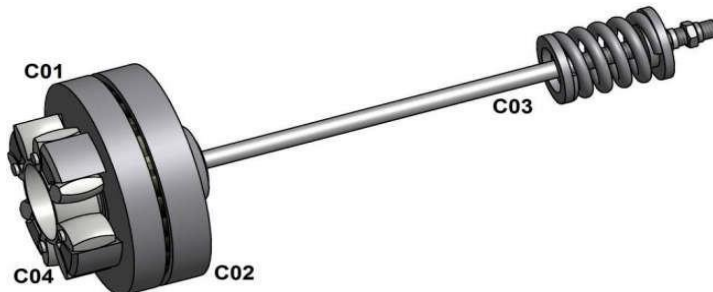

REMA SR 07./..

Part number	Discription	Rema article number
A01	REMA SR 07./.. HOUSING	
A02	REMA SR 07./.. GEAR COVER COMPLETE	
A0201	REMA SR 07./.. GASKET SET	4512174
A0002	REMA SR 07./.. DOWN PRESSURE PART 7.2 MM	4512148
A03	REMA SR 07./.. CHAIN GUIDE 7.2 MM COMPLETE EXCL. LIMIT SWITCH	4512147
A03	REMA SR 07./.. CHAIN GUIDE 7.2 MM COMPLETE INCL. LIMIT SWITCH	4512149
A06	REMA SR 07./.. BOLT SET (Ø16 mm x 75mm x 62 mm)	4512907
A07 + A0701	REMA SR 07./.. COVER ELECTRIC CONTROL COMPLETE	4512130
A08 + A0801	REMA SR 07./.. COVER GEARSIDE COMPLETE	4512137

Part number	Discription	Rema article number
	REMA SR 05./.. BRAKE COMPLETE	4512205
	REMA SR 070/53 070/56 BRAKE COMPLETE	4512207
	REMA SR 070/01 070/02 BRAKE COMPLETE	4512205

Part number	Discription	Rema article number
C01	REMA SR 07./.. CLUTCH DRIVE DISC COMPLETE	4512307
C02	REMA SR 07./.. CLUTCH DISC COMPLETE	4512313
C03	REMA SR 07./.. ACCESSORY FOR CLUTCH	4512309
C04	REMA SR 07./.. GEAR RIM	4512229

Part number	Description	Rema article number
D0101	REMA SR 07../. SPROCKET WHEEL 7.2 MM COMPLETE	4512480

Part number	Description	Rema article number
F0101	REMA SR 07../. RAS LOADCHAIN 7.2 MM x 21 MM	0420006

LIFTKET			
Typ/Type	091/51	Fabrik-Nr./serial no.	090144
Construction/Year built	1	Build year/Year	2016
Capacity/W.L./Load	2000	IP	IP 23
Max./Speed (m/min)	0,8/2,80	Max. Speed	3m/MS
Motor/Chain (mm)	0x27	Motor/Chain	230V AC
CE/ISO Certificate	200/000	CE/ISO Certificate	200/000
Prüf-Nr./cert no. NO F313-124119380-04.1		DGUV V 54 (D8)	
Made in Germany			