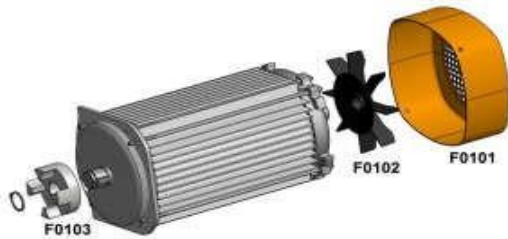

REMA SR 07./..

Part number	Discription	Rema article number
A01	REMA SR 07./.. HOUSING	
A02	REMA SR 07./.. GEAR COVER COMPLETE	
A0201	REMA SR 07./.. GASKET SET	4512174
A0002	REMA SR 07./.. DOWN PRESSURE PART 7.2 MM	4512148
A03	REMA SR 07./.. CHAIN GUIDE 7.2 MM COMPLETE EXCL. LIMIT SWITCH	4512147
A03	REMA SR 07./.. CHAIN GUIDE 7.2 MM COMPLETE INCL. LIMIT SWITCH	4512149
A06	REMA SR 07./.. BOLT SET (Ø16 mm x 75mm x 62 mm)	4512907
A07 + A0701	REMA SR 07./.. COVER ELECTRIC CONTROL COMPLETE	4512130
A08 + A0801	REMA SR 07./.. COVER GEARSIDE COMPLETE	4512137

Part number	Discription	Rema article number
	REMA SR 05./.. BRAKE COMPLETE	4512205
	REMA SR 070/53 070/56 BRAKE COMPLETE	4512207
	REMA SR 070/01 070/02 BRAKE COMPLETE	4512205

Part number	Discription	Rema article number
C01	REMA SR 07./.. CLUTCH DRIVE DISC COMPLETE	4512307
C02	REMA SR 07./.. CLUTCH DISC COMPLETE	4512313
C03	REMA SR 07./.. ACCESSORY FOR CLUTCH	4512309
C04	REMA SR 07./.. GEAR RIM	4512229

Part number	Description	Rema article number
D0101	REMA SR 07../. SPROCKET WHEEL 7.2 MM COMPLETE	4512480

Part number	Description	Rema article number
F0101	REMA SR 07../. RAS LOADCHAIN 7.2 MM x 21 MM	0420006

LIFTKET			
Typ/Type	091/51	Fabrik-Nr./serial no.	090144
Construction/Year built	1	Build year/Year	2016
Capacity/W.L./Load	2000	IP	IP 23
Max./Speed (m/min)	0,8/2,80	Max. Speed	3m/MS
Motor/Chain (mm)	0x27	Motor/Chain	230V AC
CE/ISO Certificate	200/000	CE/ISO Certificate	200/000
Prüf-Nr./cert no. NO F313-124119380-04.1		DGUV V 54 (D8)	
Made in Germany			