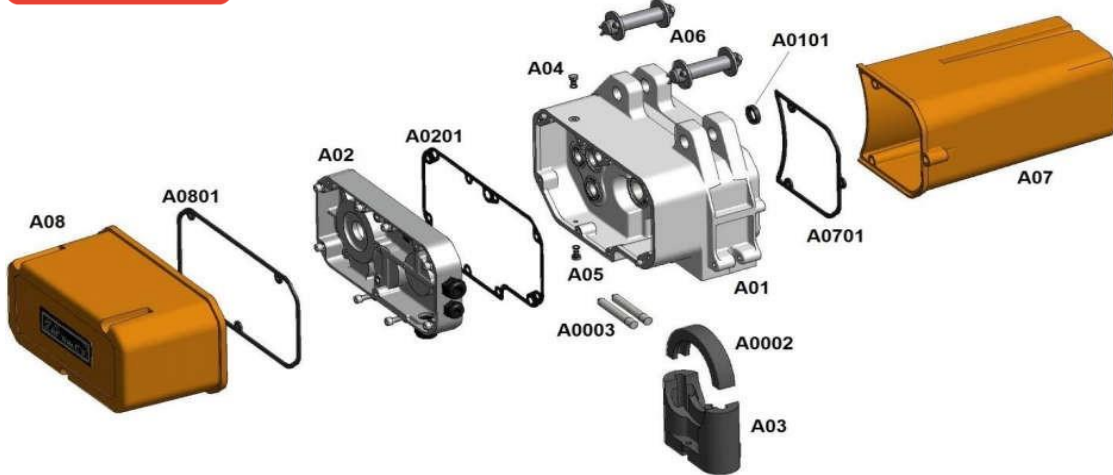

REMA SR 07./..

Part number	Discription	Rema article number
A01	REMA SR 07./.. HOUSING	
A02	REMA SR 07./.. GEAR COVER COMPLETE	
A0201	REMA SR 07./.. GASKET SET	4512174
A0002	REMA SR 07./.. DOWN PRESSURE PART 7.2 MM	4512148
A03	REMA SR 07./.. CHAIN GUIDE 7.2 MM COMPLETE EXCL. LIMIT SWITCH	4512147
A03	REMA SR 07./.. CHAIN GUIDE 7.2 MM COMPLETE INCL. LIMIT SWITCH	4512149
A06	REMA SR 07./.. BOLT SET (Ø16 mm x 75mm x 62 mm)	4512907
A07 + A0701	REMA SR 07./.. COVER ELECTRIC CONTROL COMPLETE	4512130
A08 + A0801	REMA SR 07./.. COVER GEARSIDE COMPLETE	4512137

Part number	Discription	Rema article number
	REMA SR 05./.. BRAKE COMPLETE	4512205
	REMA SR 070/53 070/56 BRAKE COMPLETE	4512207
	REMA SR 070/01 070/02 BRAKE COMPLETE	4512205

Part number	Discription	Rema article number
C01	REMA SR 07./.. CLUTCH DRIVE DISC COMPLETE	4512307
C02	REMA SR 07./.. CLUTCH DISC COMPLETE	4512313
C03	REMA SR 07./.. ACCESSORY FOR CLUTCH	4512309
C04	REMA SR 07./.. GEAR RIM	4512229

Part number	Description	Rema article number
D0101	REMA SR 07../. SPROCKET WHEEL 7.2 MM COMPLETE	4512480

Part number	Description	Rema article number
F0101	REMA SR 07../. RAS LOADCHAIN 7.2 MM x 21 MM	0420006

LIFTKET			
Typ/Type	091/51	Fabrik-Nr./serial no.	090144
Construction/Year built	1	Build year/Year	2016
Capacity/W.L./Load	2000	IP	IP 23
Max./Speed (m/min)	0,8/2,80	Max. Speed	3m/MS
Motor/Chain (mm)	0x27	Motor/Chain	230V AC
CE/ISO Certificate	200/000	CE/ISO Certificate	200/000
Prüf-Nr./cert no. NO F313-124119380-04.1		DGUV V 54 (D8)	
Made in Germany			