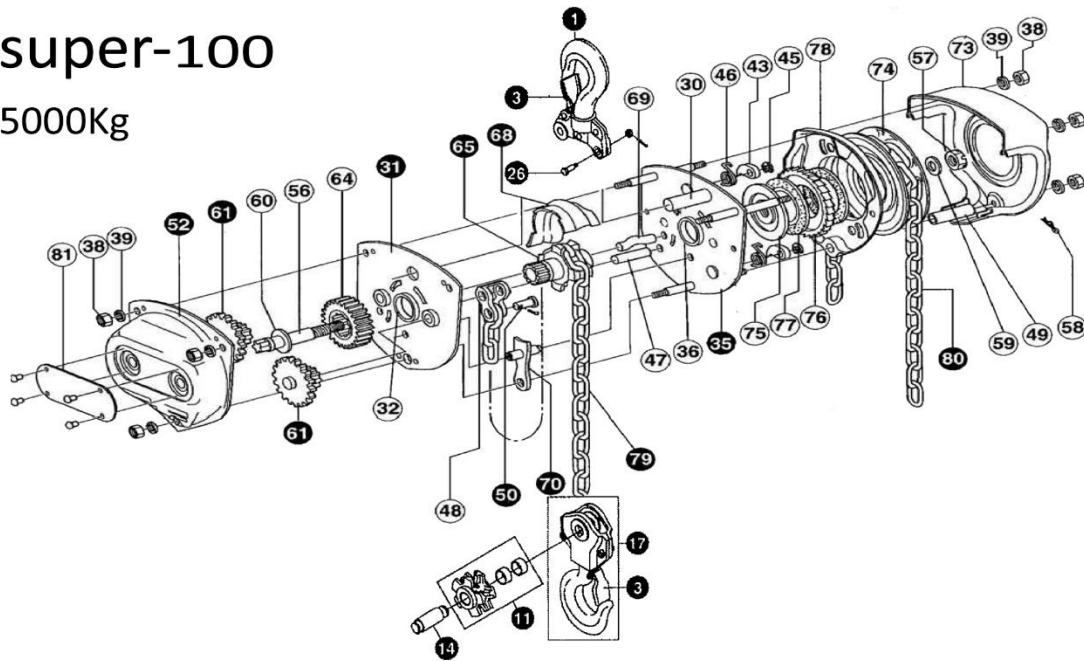

HOISTING & LIFTING

Work made easy.

super-100

5000Kg

ART.No	DESC.	POS
4307001	S100 5T 1/100 TOP HOOK ASS'Y	1
4307615	S100 5T 3/615 SAFETY LATCH [OLD]	3
4307616	S100 5T 3/615 SAFETY LATCH [NEW]	3
4307636	S100 5T 11/135 IDLE SHEAVE	11
4307640	S100 5T 14/140 IDLE SHEAVE PIN ASS'Y	14
4307015	S100 5T 17/600 BOTTOM HOOK ASS'Y	17
4307604	S100 5T 26/604 CHAIN STOP PIN ASS'Y	26
4304105	S100 2T 30/105 TOP HOOK PIN	30
4304002	S100 2T 31/200 GEAR SIDE PLATE ASS'Y	31
4304411	S100 2T 32/411 LOAD BEARING	32
4304003	S100 2T 35/220 WHEEL SIDE PLATE ASS'Y	35
4304205	S100 2T 38/206 GEAR COVER NUT	38
4304206	S100 2T 39/207 SPRING WASHER	39
4304510	S100 2T 43/510 PAWL	43
4304512	S100 2T 46/512 PAWL SPRING [DOUBLE]	46
4304221	S100 2T 47/221 ANCHOR PLATE PIN	47
4304225	S100 2T 48/225 ANCHOR PLATE	48
4304226	S100 2T 50/226 CHAIN STOP PIN ASS'Y	50
4304023	S100 2T 52/335 GEAR CASE ASS'Y	52
4304301	S100 2T 56/301 PINION SHAFT	56
4304308	S100 2T 57/308 CASTLE NUT	57
4304312	S100 2T 58/312 CASTLE NUT PIN	58
4304508	S100 2T 59/508 CHECK WASHER	59
4304302	S100 2T 60/302 PINION SHAFT WASHER	60
4304024	S100 2T 61/315 2nd & 3rd GEAR ASS'Y	61
4304305	S100 2T 64/305 LOAD GEAR	64
4304007	S100 2T 65/401 LOAD SHEAVE	65
4304405	S100 2T 68A/415 CHAIN GUIDE ASS'Y	68
4304433	S100 2T 69/418 CHAIN GUIDE PIN	69
4304027	S100 2T 70/439 CHAIN STRIPPER ASS'Y	70
4304218	S100 2T 73/218 HAND WHEEL COVER	73
4304501	S100 2T74/501 HAND CHAIN WHEEL	74
4304505	S100 2T 75/505 DISC HUB	75
4304506	S100 2T76/506 RATCHET WHEEL	76
4304507	S100 2T 77/507 FRICTION DISC [PAIR]	77
4304513	S100 2T 78/513 BRAKE COVER	78
4307617	S100 5T 608 BEARING FOR HOOK 5 TON	608